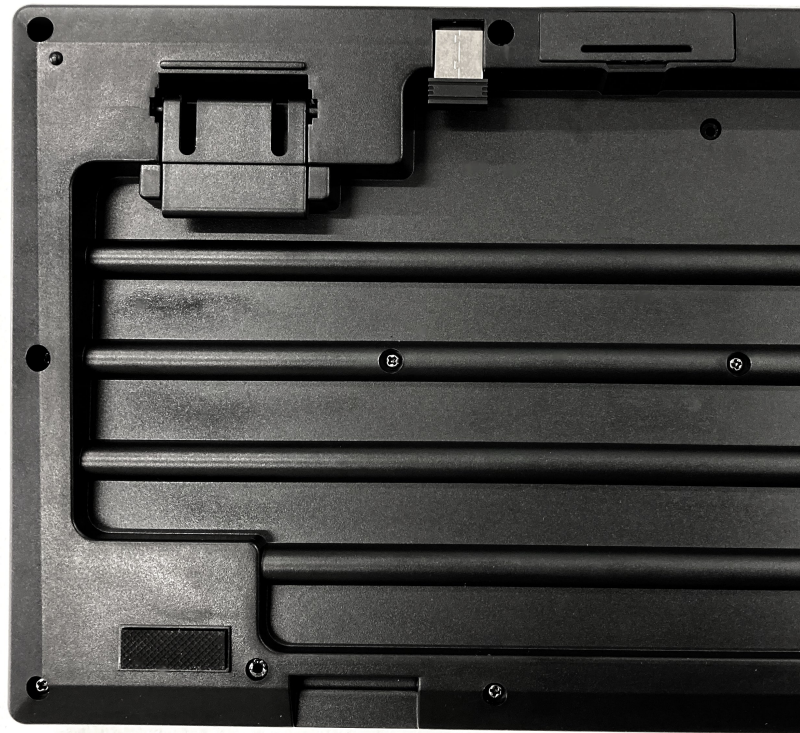

Image 3 • gallery

Image 4 • gallery