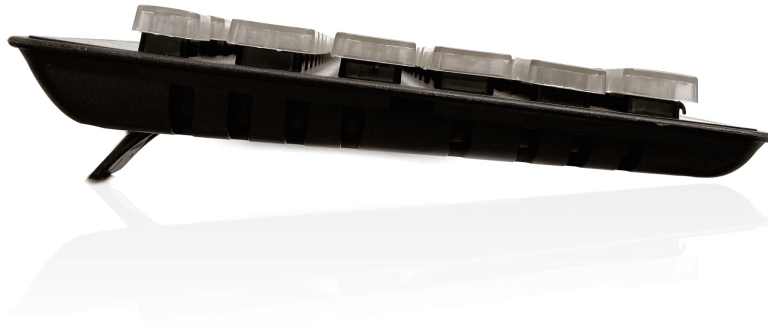

### Product Gallery

Additional product images

Image 2 • gallery

Image 3 • gallery

Image 4 • gallery

## Key Features

Important highlights of this product

- USB 'plug and play' connection
- Black case with modern look and feel
- Familiar standard sized keys designed to be easy to recognise and use
- Same outer size as a conventional keyboard
- High contrast keys; white with large black font in a black housing. High Visibility & Mixed Colour keys versions also available
- Large bold legends designed to offer maximum visibility
- Easy to learn text written on the keys (tab, capitals, shift, spacebar, enter)
- Designed with spill holes in the base of the keyboard so that any minor
- Fold down feet providing keyboard tilt
- Tactile feedback responsive keys
- Full size UK key layout
- Status LED's (Caps, Num & Scroll Lock)