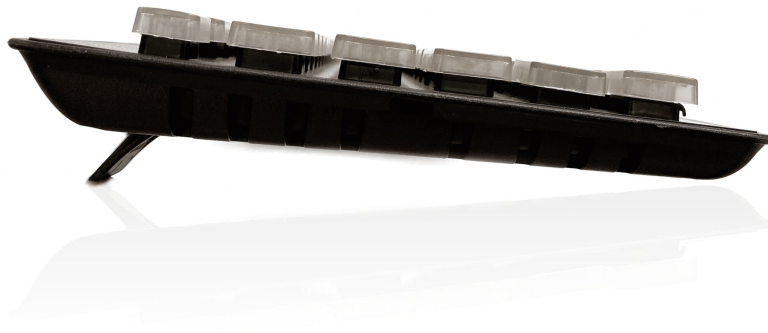

### Accuratus Rainbow 2 High Vis - USB High Visibility Visual Impairment SEN Keyboard with Extra Large Black Font & Yellow Keys | US English

SKU	KYB-RAINBOW2VSUS
Brand	Accuratus
Stock	In stock

**PRICING**

### Product Gallery

Additional product images

---

Image 2 • gallery

Image 3 • gallery

Image 4 • gallery

## Key Features

Important highlights of this product

- USB 'plug and play' connection
- Black case with modern look and feel
- Familiar standard sized keys designed to be easy to recognise and use
- Same outer size as a conventional keyboard
- High visibility keys; bright yellow with large black font in a black housing. High Contrast & Mixed Colour keys versions also available
- Large bold legends designed to offer maximum visibility
- Easy to learn text written on the keys (tab, capitals, shift, spacebar, enter)
- Designed with spill holes in the base of the keyboard so that any minor
- Fold down feet providing keyboard tilt
- Tactile feedback responsive keys
- Full size UK key layout
- Status LED's (Caps, Num & Scroll Lock)