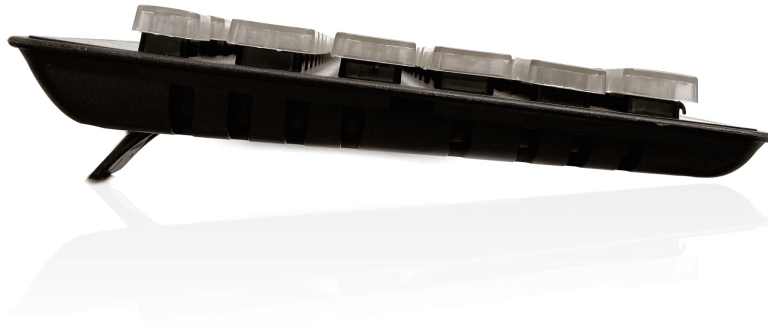

Image 4 • gallery