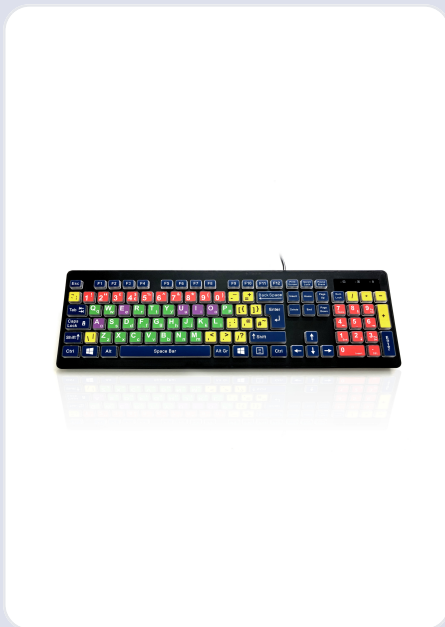

PRODUCT OVERVIEW

Accuratus Rainbow 2 Mix - USB Mixed Colour Childrens SEN Keyboard with Extra Large Font & Mixed Colour Keys

• SKU KYB-RAINBOW2-MIX

Accuratus Rainbow 2 Mix - USB Mixed Colour Childrens SEN Keyboard with Extra Large Font & Mixed Colour Keys

SKU KYB-RAINBOW2-MIX

Brand —

Stock In stock

For children the Rainbow 2 Mix is the perfect entry into computing, with large UPPER and lowercase font and keys grouped in different colours making learning easy and fun. The Rainbow 2 Mix also has extra words on the keys such as; Shift, Space Bar, Backspace to make learning these keys easy to follow.

Important highlights of this product

- USB 'plug and play' connection
- Black case with modern look and feel
- Familiar standard sized keys designed to be easy to recognise and use
- Same outer size as a conventional keyboard
- Mixed colour keys with large UPPER and lowercase font and keys grouped in different colours making learning easy and fun
- Large bold UPPER and lowercase legends designed to be easily recognised by children
- Easy to learn text written on the keys (tab, capitals, shift, spacebar, enter)
- Designed with spill holes in the base of the keyboard so that any minor spillages can escape without damaging the keyboard membrane
- Fold down feet providing keyboard tilt
- Tactile feedback responsive keys
- Full size UK key layout
- Status LED's (Caps, Num & Scroll Lock)