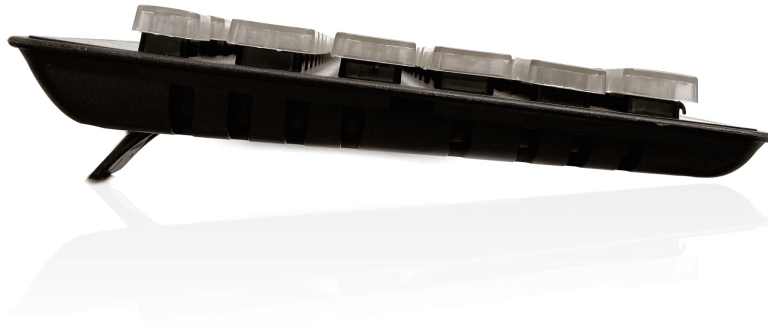

PRODUCT OVERVIEW

Accuratus Rainbow 2 Mix - USB Mixed Colour Childrens SEN Keyboard with Extra Large Font & Mixed Colour Keys

• SKU KYB-RAINBOW2-MIX

Accuratus Rainbow 2 Mix - USB Mixed Colour Childrens SEN Keyboard with Extra Large Font & Mixed Colour Keys

SKU KYB-RAINBOW2-MIX

Brand —

Stock In stock

For children the Rainbow 2 Mix is the perfect entry into computing, with large UPPER and lowercase font and keys grouped in different colours making learning easy and fun. The Rainbow 2 Mix also has extra words on the keys such as; Shift, Space Bar, Backspace to make learning these keys easy to follow.

PRICING

Sign in to view pricing.

Product Gallery

Additional product images

Image 2 • gallery

Image 3 • gallery

Image 4 • gallery

Key Features

Important highlights of this product

- USB 'plug and play' connection
- Black case with modern look and feel
- Familiar standard sized keys designed to be easy to recognise and use
- Same outer size as a conventional keyboard
- Mixed colour keys with large UPPER and lowercase font and keys grouped in different colours making learning easy and fun
- Large bold UPPER and lowercase legends designed to be easily recognised by children
- Easy to learn text written on the keys (tab, capitals, shift, spacebar, enter)
- Designed with spill holes in the base of the keyboard so that any minor spillages can escape without damaging the keyboard membrane
- Fold down feet providing keyboard tilt
- Tactile feedback responsive keys
- Full size UK key layout
- Status LED's (Caps, Num & Scroll Lock)