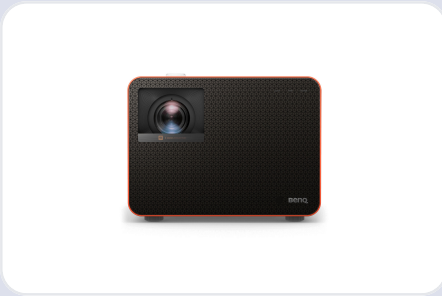

PRODUCT OVERVIEW

X SERIES PROJECTOR

BenQ X3100i 3300 ANSI lumens DLP 4K Gaming Projector

BenQ • SKU 9H.JS977.18E

BenQ X3100i 3300 ANSI lumens DLP 4K Gaming Projector

SKU	9H.JS977.18E
Brand	BenQ
Stock	In stock

PRICING
Sign in to view pricing.

Description

Extended product overview