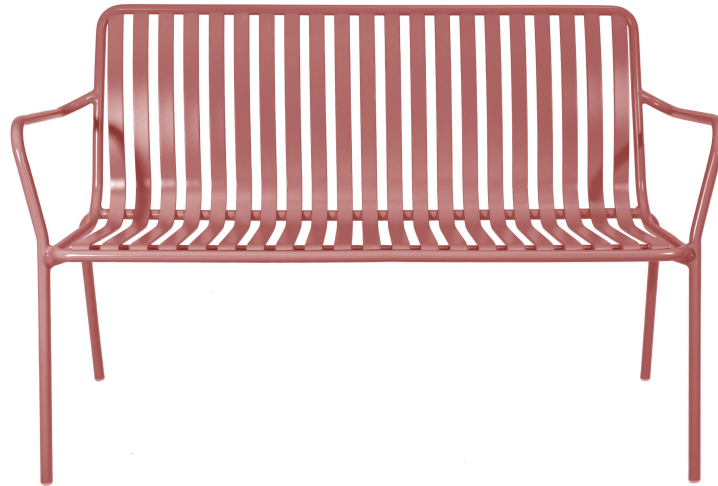

### Product Gallery

Additional product images

Image 2 • gallery

## Key Features

Important highlights of this product

- Modern, stylish design
- Crafted from durable and lightweight aluminium tubes
- Designed to withstand outdoor elements for long-lasting use
- Featuring sleek tubular aluminium frame
- Ideal for café and dining spaces

## Description

Extended product overview

The Breeze 2 seater armchair bench boasts a modern, stylish design, crafted from durable and lightweight aluminum tubes to withstand outdoor elements for long-lasting use. Featuring a durable tubular frame, it offers both functionality and elegance. Ideal for café and dining spaces, the Breeze 2 seater low bench combines practicality with a contemporary aesthetic.