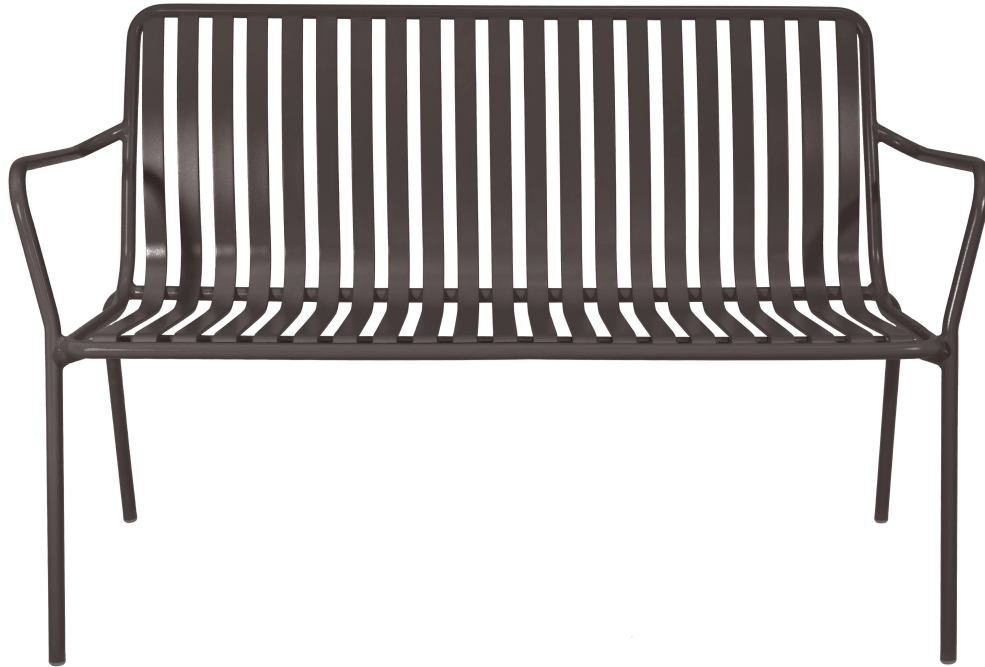

### Product Gallery

Additional product images

Image 2 • gallery

## Key Features

Important highlights of this product

- Modern, stylish design
- Crafted from durable and lightweight aluminium tubes
- Designed to withstand outdoor elements for long-lasting use
- Featuring sleek tubular aluminium frame
- Ideal for café and dining spaces

## Description

Extended product overview

The Breeze 2 seater armchair bench boasts a modern, stylish design, crafted from durable and lightweight aluminum tubes to withstand outdoor elements for long-lasting use. Featuring a durable tubular frame, it offers both functionality and elegance. Ideal for café and dining spaces, the Breeze 2 seater low bench combines practicality with a contemporary aesthetic.