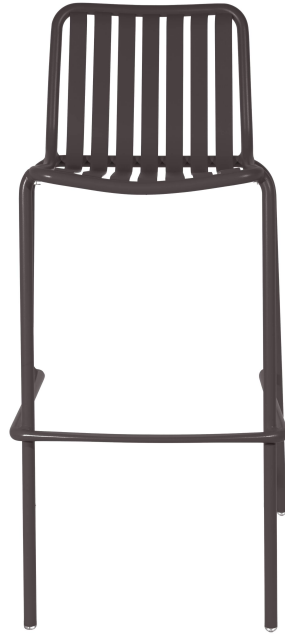

PRODUCT OVERVIEW

Breeze Aluminium Bar Chair | Charcoal

TC • SKU CH1654CH

Breeze Aluminium Bar Chair | Charcoal

SKU CH1654CH

Brand TC

Stock In stock

PRICING

Sign in to view pricing.

Product Gallery

Additional product images

Image 2 • gallery

Key Features

Important highlights of this product

- Modern, stylish design
- Crafted from durable and lightweight aluminium tubes
- Designed to withstand outdoor elements for long-lasting use
- Featuring sleek tubular aluminium frame
- Ideal for café and dining spaces

Description

Extended product overview

The Breeze bar chair boasts a modern, stylish design, crafted from durable and lightweight aluminum tubes to withstand outdoor elements for long-lasting use. Featuring a durable tubular frame, it offers both functionality and elegance. Ideal for café and dining spaces, the Breeze 2 seater low bench combines practicality with a contemporary aesthetic.