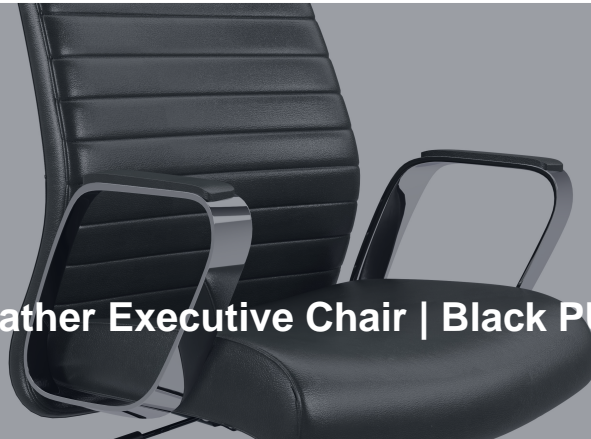

PRODUCT OVERVIEW

Dawn High Back Leather Executive Chair | Black PU

TC • SKU CH4201BK

Dawn High Back Leather Executive Chair | Black PU

SKU CH4201BK
Brand TC
Stock In stock

PRICING

Sign in to view pricing.

Product Gallery

Additional product images

Image 2 • gallery

Key Features

Important highlights of this product

- Contemporary and elegant design
- Ideal for executive offices, meeting rooms, and conference spaces
- Sleek aluminium arms with plush, cushioned armrests
- Chrome five-star base
- Ribbed effect on the seat back for a stylish touch

Description

Extended product overview

The Dawn high-back chair blends contemporary elegance with functionality, perfect for executive offices, meeting rooms, and conference spaces. It features sleek aluminum arms with plush, cushioned armrests for added comfort, a polished chrome five-star base, and a stylish ribbed effect on the seat back. The Dawn chair is a refined choice that enhances any professional environment.