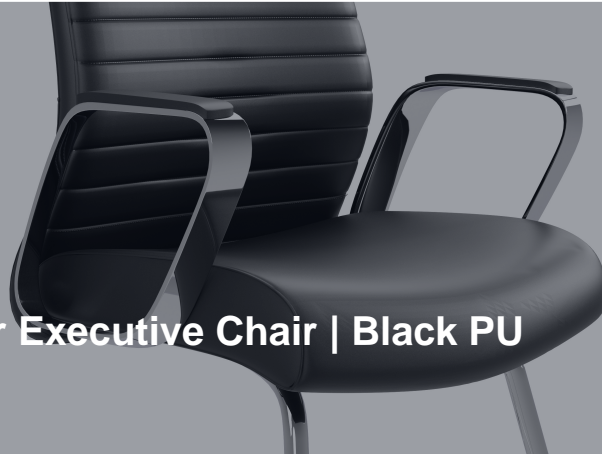

## Dawn Visitor Leather Executive Chair | Black PU

TC • SKU CH4203BK

## Dawn Visitor Leather Executive Chair | Black PU

SKU CH4203BK

Brand TC

Stock In stock

PRICING

Sign in to view pricing.

### Key Features

Important highlights of this product

- Contemporary and elegant design
- Ideal for executive offices, meeting rooms, and conference spaces
- Sleek aluminium arms with plush, cushioned armrests
- Sleek, cantilever frame
- Ribbed effect on the seat back for a stylish touch

## Description

Extended product overview

The Dawn visitor chair combines contemporary elegance with functionality, making it perfect for executive offices, meeting rooms, and conference spaces. It features sleek aluminum arms with plush, cushioned armrests and a stylish ribbed seat back for added comfort and sophistication. The sleek cantilever frame adds a modern touch, ensuring both durability and a professional aesthetic.