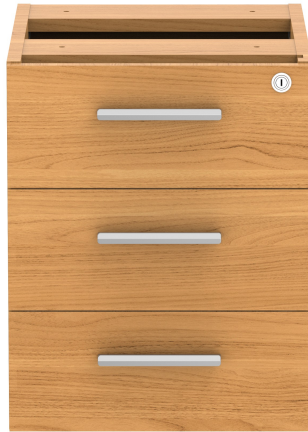

PRODUCT OVERVIEW

**Fixed Under Desk Office Storage Unit (FSC) | 3 Drawers | 600 Deep | Norwegian Beech**

TC • SKU COREFP3/600BCH

**Fixed Under Desk Office Storage Unit (FSC) | 3 Drawers | 600 Deep | Norwegian Beech**

SKU COREFP3/600BCH  
Brand TC  
Stock In stock

PRICING

Sign in to view pricing.

**Product Gallery**

Additional product images

Image 2 • gallery

Image 3 • gallery

Image 4 • gallery

## Key Features

Important highlights of this product

- Lockable drawers for keeping confidential files safe
- Fits A4 and foolscap files
- Fits perfectly to Core desking
- 600 deep
- FSC certified

## Description

Extended product overview

Stylish and sleek fixed under desk storage unit featuring 3 sturdy and durable drawers