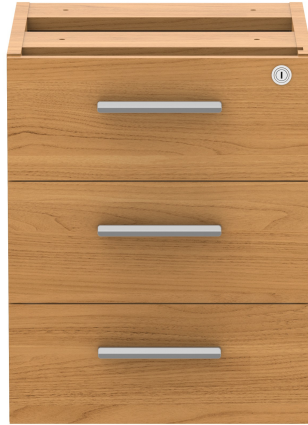

PRODUCT OVERVIEW

Fixed Under Desk Office Storage Unit (FSC) | 3 Drawers | 800 Deep | Norwegian Beech

TC • SKU COREFP3/800BCH

Fixed Under Desk Office Storage Unit (FSC) | 3 Drawers | 800 Deep | Norwegian Beech

SKU COREFP3/800BCH
Brand TC
Stock In stock

PRICING

Sign in to view pricing.

Product Gallery

Additional product images

Image 2 • gallery

Image 3 • gallery

Image 4 • gallery

Image 5 • gallery

Key Features

Important highlights of this product

- Lockable drawers for keeping confidential files safe
- Fits A4 and foolscap files
- Fits perfectly to Core desking
- 800 deep
- FSC certified

Description

Extended product overview

Stylish and sleek fixed under desk storage unit featuring 3 sturdy and durable drawers