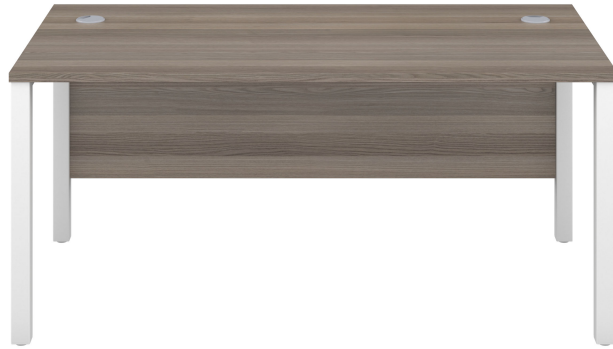

**Goal Post Rectangular Desk (FSC) | 1600X600 | Grey Oak/White**

SKU	GP1660RECGOWH
Brand	TC
Stock	In stock

PRICING

Sign in to view pricing.

**Product Gallery**

Additional product images

---

Image 2 • gallery

Image 3 • gallery

Image 4 • gallery

## Key Features

Important highlights of this product

- Rectangular desk with cable ports and robust steel frame
- 25mm heat and stain resistant top
- Cable ports allow you to organise hardware cables and keep desktop free of clutter
- Available in a variety of wood finishes
- Available in a number of steel frame colours

## Description

Extended product overview

The Goal Post Rectangular Desk is the perfect addition to any modern office space. With its ultra-modern goalpost leg design and modesty panel, this desk is both stylish and functional. The rectangular style desk provides ample workspace, while the secure and sturdy frame ensures long-lasting use. The 25mm top thickness and durable, well-joined tops provide a timeless finish that will stand the test of time. Whether you're working on a project or just need a place to organize your thoughts, the Goal Post Rectangular Desk is the perfect solution. So why wait? Invest in your productivity today and experience the benefits of this amazing desk for yourself!