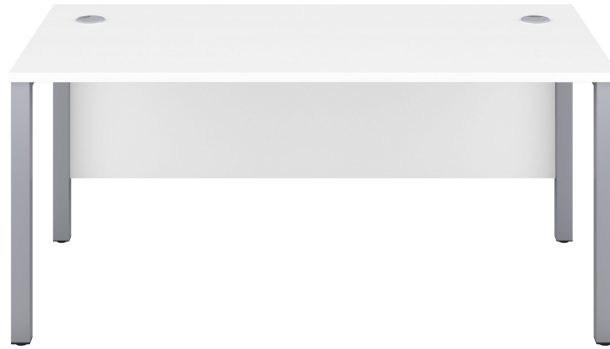

Goal Post Rectangular Desk (FSC) | 1600X600 | White/Silver

SKU	GP1660RECVHSV
Brand	TC
Stock	In stock

PRICING

Sign in to view pricing.

Product Gallery

Additional product images

Image 2 • gallery

Image 3 • gallery

Image 4 • gallery

Key Features

Important highlights of this product

- Rectangular desk with cable ports and robust steel frame
- 25mm heat and stain resistant top
- Cable ports allow you to organise hardware cables and keep desktop free of clutter
- Available in a variety of wood finishes
- Available in a number of steel frame colours

Description

Extended product overview

The Goal Post Rectangular Desk is the perfect addition to any modern office space. With its ultra-modern goalpost leg design and modesty panel, this desk is both stylish and functional. The rectangular style desk provides ample workspace, while the secure and sturdy frame ensures long-lasting use. The 25mm top thickness and durable, well-joined tops provide a timeless finish that will stand the test of time. Whether you're working on a project or just need a place to organize your thoughts, the Goal Post Rectangular Desk is the perfect solution. So why wait? Invest in your productivity today and experience the benefits of this amazing desk for yourself!