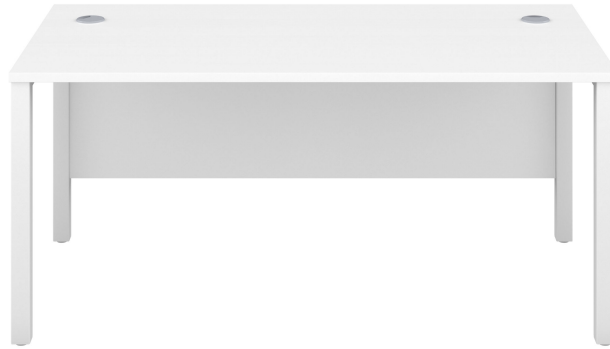

PRODUCT OVERVIEW

Goal Post Rectangular Desk (FSC) | 1600X600 | White/White

TC • SKU GP1660RECWHWH

Goal Post Rectangular Desk (FSC) | 1600X600 | White/White

SKU	GP1660RECWHWH
Brand	TC
Stock	In stock

PRICING

Sign in to view pricing.

Product Gallery

Additional product images

Image 2 • gallery

Image 3 • gallery

Image 4 • gallery

Key Features

Important highlights of this product

- Rectangular desk with cables ports and robust steel frame
- 25mm heat and stain resistant top
- Cable ports allow you to organise hardware cables and keep desktop free of clutter
- Available in a variety of wood finishes
- Available in a number of steel frame colours

Description

Extended product overview

The Goal Post Rectangular Desk is the perfect addition to any modern office space. With its ultra-modern goalpost leg design and modesty panel, this desk is both stylish and functional. The rectangular style desk provides ample workspace, while the secure and sturdy frame ensures long-lasting use. The 25mm top thickness and durable, well-joined tops provide a timeless finish that will stand the test of time. Whether you're working on a project or just need a place to organize your thoughts, the Goal Post Rectangular Desk is the perfect solution. So why wait? Invest in your productivity today and experience the benefits of this amazing desk for yourself!