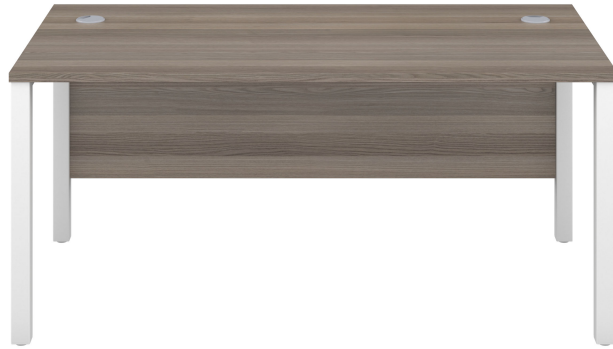

Goal Post Rectangular Desk (FSC) | 1800X600 | Grey Oak/White

SKU	GP1860RECGOWH
Brand	TC
Stock	In stock

PRICING

Sign in to view pricing.

Product Gallery

Additional product images

Image 2 • gallery

Image 3 • gallery

Image 4 • gallery

Key Features

Important highlights of this product

- Rectangular desk with cable ports and robust steel frame
- 25mm heat and stain resistant top
- Cable ports allow you to organise hardware cables and keep desktop free of clutter
- Available in a variety of wood finishes
- Available in a number of steel frame colours

Description

Extended product overview

The Goal Post Rectangular Desk is the perfect addition to any modern office space. With its ultra-modern goalpost leg design and modesty panel, this desk is both stylish and functional. The rectangular style desk provides ample workspace, while the secure and sturdy frame ensures long-lasting use. The 25mm top thickness and durable, well-joined tops provide a timeless finish that will stand the test of time. Whether you're working on a project or just need a place to organize your thoughts, the Goal Post Rectangular Desk is the perfect solution. So why wait? Invest in your productivity today and experience the benefits of this amazing desk for yourself!