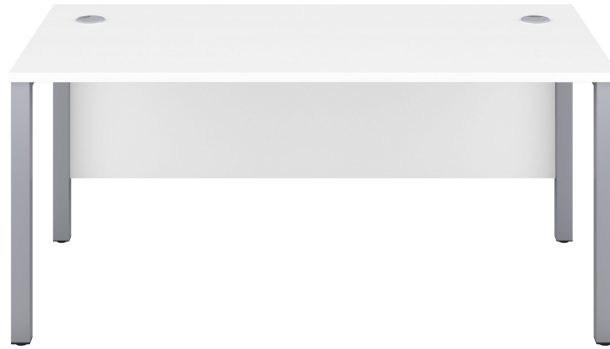

Goal Post Rectangular Desk (FSC) | 1800X600 | White/Silver

| | |
|-------|---------------|
| SKU | GP1860RECVHSV |
| Brand | TC |
| Stock | In stock |

PRICING

Sign in to view pricing.

Product Gallery

Additional product images

Image 2 • gallery

Image 3 • gallery

Image 4 • gallery

Key Features

Important highlights of this product

- Rectangular desk with cable ports and robust steel frame
- 25mm heat and stain resistant top
- Cable ports allow you to organise hardware cables and keep desktop free of clutter
- Available in a variety of wood finishes
- Available in a number of steel frame colours

Description

Extended product overview

The Goal Post Rectangular Desk is the perfect addition to any modern office space. With its ultra-modern goalpost leg design and modesty panel, this desk is both stylish and functional. The rectangular style desk provides ample workspace, while the secure and sturdy frame ensures long-lasting use. The 25mm top thickness and durable, well-joined tops provide a timeless finish that will stand the test of time. Whether you're working on a project or just need a place to organize your thoughts, the Goal Post Rectangular Desk is the perfect solution. So why wait? Invest in your productivity today and experience the benefits of this amazing desk for yourself!