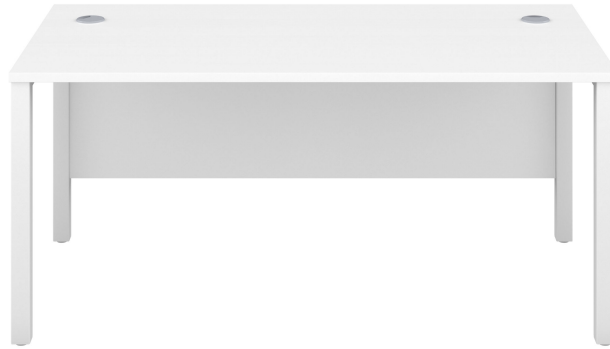

## Goal Post Rectangular Desk (FSC) | 1800X600 | White/White

TC • SKU GP1860RECWHWH

### Product Gallery

Additional product images

Image 2 • gallery

Image 3 • gallery

Image 4 • gallery

## Key Features

Important highlights of this product

- Rectangular desk with cable ports and robust steel frame
- 25mm heat and stain resistant top
- Cable ports allow you to organise hardware cables and keep desktop free of clutter
- Available in a variety of wood finishes
- Available in a number of steel frame colours

## Description

Extended product overview

The Goal Post Rectangular Desk is the perfect addition to any modern office space. With its ultra-modern goalpost leg design and modesty panel, this desk is both stylish and functional. The rectangular style desk provides ample workspace, while the secure and sturdy frame ensures long-lasting use. The 25mm top thickness and durable, well-joined tops provide a timeless finish that will stand the test of time. Whether you're working on a project or just need a place to organize your thoughts, the Goal Post Rectangular Desk is the perfect solution. So why wait? Invest in your productivity today and experience the benefits of this amazing desk for yourself!