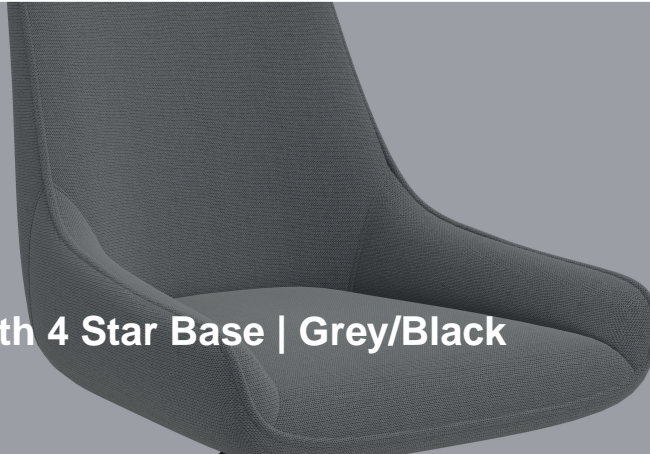

PRODUCT OVERVIEW

Guise Side Chair with 4 Star Base | Grey/Black

TC • SKU OF0605GR

**Guise Side Chair with 4 Star Base | Grey/Black**

SKU OF0605GR

Brand TC

Stock In stock

PRICING

Sign in to view pricing.

Key Features

Important highlights of this product

- Plush, soft seat and back with stylish, black-painted legs
- Sturdy 4 leg spider steel base
- Features modern, stylish design for relaxation
- Features self-correcting mechanism
- Ideal for meeting and conference and breakout spaces

Description

Extended product overview

The Guise chair combines a plush, soft seat and back with sleek, black-painted legs for a stylish, modern look. Its sturdy 4-leg spider steel base offers lasting support, while the self-correcting mechanism ensures smooth adjustments. With its contemporary design focused on comfort and relaxation, the Guise chair is ideal for meeting, conference, and breakout spaces.