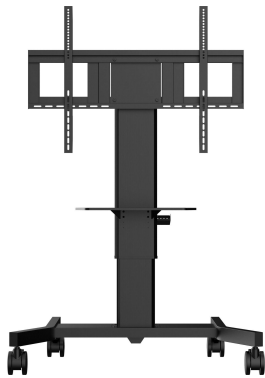

PRODUCT OVERVIEW

iiyama MD CAR1021-B1 Single column electric floor lift on wheels with easy mount brackets - Default Title

iiyama • SKU MD CAR1021-B1

iiyama MD CAR1021-B1 Single column electric floor lift on wheels with easy mount brackets - Default Title

SKU MD CAR1021-B1
Brand iiyama
Stock In stock

PRICING

Sign in to view pricing.

Key Features

Important highlights of this product

- AV Cart

Description

Extended product overview

An anti-collision, motorized trolley for touch screens up to VESA 800x600mm. This product is unique because of its screen size and easy mount with "pull & release" brackets. This mobile stand with electrical height adjustment provides and silent height adjustment. The 4-inch muting castor omni directional wheels make it easy and save to move the car around. The integrated screen bracket containing most VESA patterns, making it suitable for almost every display. Max supported display size is 86", max weight is 100kg. TECHNICAL SPECIFICATION Height adjustment 500mm, Centre of the screen is 993 - 1493mm Max weight capacity 100kg / monitor VESA maximum 800 x 600mm DIMENSIONS / WEIGHT Product dimensions W x H x D 1090 x 1815 x 806mm Box dimensions W x H x D 1100 x 270 x 620mm Pallet dimensions W x H x D 1100 x 2290 x 630mm Weight (without box) 41.8kg Weight (with box) 45.7kg EAN code 4948570033102