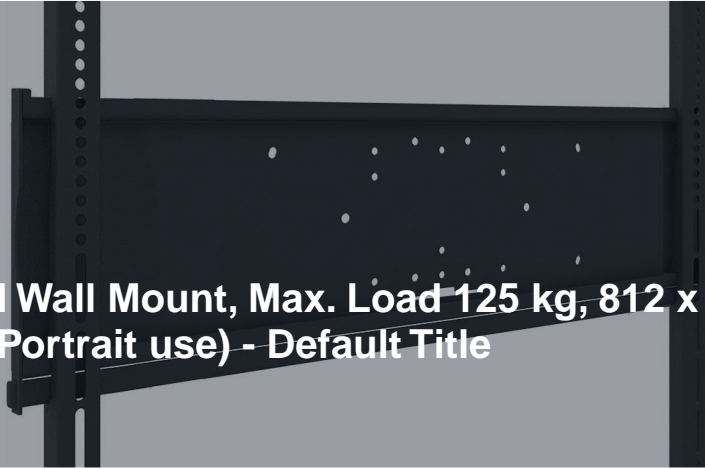

PRODUCT OVERVIEW

iiyama Universal Wall Mount, Max. Load 125 kg, 812 x 900 mm (for LH9852UHS-B1 Portrait use) - Default Title

iiyama • SKU MD 052B2040

iiyama Universal Wall Mount, Max. Load 125 kg, 812 x 900 mm (for LH9852UHS-B1 Portrait use) - Default Title

SKU	MD 052B2040
Brand	iiyama
Stock	In stock

PRICING

Sign in to view pricing.

Key Features

Important highlights of this product

- accessories
- lfd
- Mount

Description

Extended product overview

Universal wall mount for 86"-98" large format displays in portrait , max 800x900mm. 125kg This universal wall mount features special long mounting bars for mounting large format displays with big VESA patterns, such as the LH9852UHS-B1, in portrait mode. The mounts include fastening material to secure the mount to the display. Furthermore, they include a safety bar or fixation bar, offering you protection from theft; a padlock needs to be added separately.