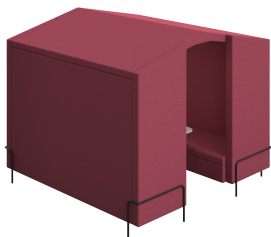

## PRODUCT OVERVIEW

**Kuddle 6 Seat Retreat | Band 1 Unlimited**

TC • SKU FK6SCLRB1UN

**Kuddle 6 Seat Retreat | Band 1 Unlimited**

SKU FK6SCLRB1UN

Brand TC

Stock In stock

## PRICING

Sign in to view pricing.

**Key Features**

Important highlights of this product

- Our retreats offer a collaborative space for its users, with space for 2, 4 & 6 people and a slanted roof that has been designed to add privacy for meetings.
- FSC & FISP certified
- 5 Year component guarantee
- 2 Year upholstery guarantee

**Description**Extended product overview

---

Designed and manufactured in the UK, the Kuddle collection offers a range of sofas, dens, and booths, in a variety of size configurations and styles, creating modern, comfortable, and unique furniture that can adapt perfectly to any environment.