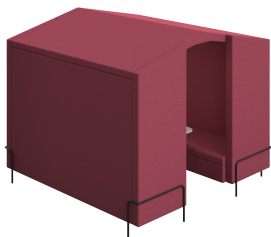

PRODUCT OVERVIEW

Kuddle 6 Seat Retreat | Band 6 Unlimited

TC • SKU FK6SCLRB6UN

**Kuddle 6 Seat Retreat | Band 6 Unlimited**

SKU FK6SCLRB6UN

Brand TC

Stock In stock

PRICING

Sign in to view pricing.

Key Features

Important highlights of this product

- Our retreats offer a collaborative space for its users, with space for 2, 4 & 6 people and a slanted roof that has been designed to add privacy for meetings.
- FSC & FISP certified
- 5 Year component guarantee
- 2 Year upholstery guarantee

DescriptionExtended product overview

Designed and manufactured in the UK, the Kuddle collection offers a range of sofas, dens, and booths, in a variety of size configurations and styles, creating modern, comfortable, and unique furniture that can adapt perfectly to any environment.