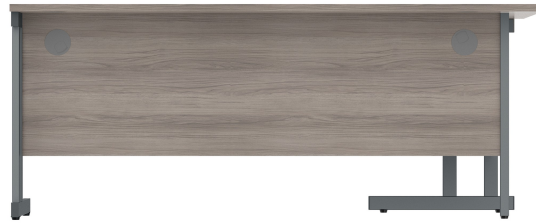

Image 3 • gallery