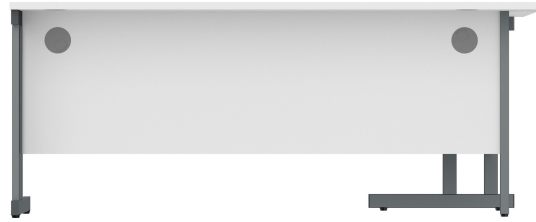

PRODUCT OVERVIEW

Office Left Hand Corner Desk with Steel Double Upright Cantilever Frame (FSC) | 1800X1200 | Arctic White/Graphite

TC • SKU CORE1812LHDUWHTGRP

Office Left Hand Corner Desk with Steel Double Upright Cantilever Frame (FSC) | 1800X1200 | Arctic White/Graphite

SKU	CORE1812LHDUWHTGRP
Brand	TC
Stock	In stock

PRICING

Sign in to view pricing.

Product Gallery

Additional product images

Image 2 • gallery

Image 3 • gallery

Image 4 • gallery

Image 5 • gallery

Key Features

Important highlights of this product

- Double Upright Steel Frame
- Adjustable feet for levelling on uneven floors
- Wooden top finish
- Wooden back and side panels
- Two cable ports

Description

Extended product overview

Our Left Hand Corner Desk has been designed with a steel double upright cantilever frame, for practicality, stability and an aesthetically pleasing office environment