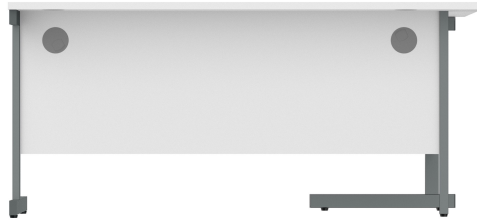

Office Left Hand Corner Desk with Steel Single Upright Cantilever Frame (FSC) | 1600X1200 | Arctic White/Graphite

SKU	CORE1612LHSUWHTGRP
Brand	TC
Stock	In stock

PRICING

Sign in to view pricing.

Product Gallery

Additional product images

Image 2 • gallery

Image 3 • gallery

Image 4 • gallery

Image 5 • gallery

Image 6 • gallery

Key Features

Important highlights of this product

- Single Upright Steel Frame
- Adjustable feet for levelling on uneven floors
- Wooden top finish
- Wooden back and side panels
- Two cable ports

Description

Extended product overview

Our Left Hand Corner Desk has been designed with a steel single upright cantilever frame, for practicality, stability and an aesthetically pleasing office environment