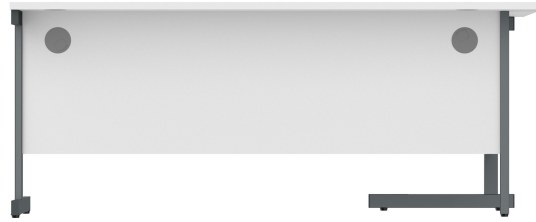

**Office Left Hand Corner Desk with Steel Single Upright Cantilever Frame (FSC) | 1800X1200 | Arctic White/Graphite**

SKU	CORE1812LHSUWHTGRP
Brand	TC
Stock	In stock

PRICING

Sign in to view pricing.

**Product Gallery**

Additional product images

---

Image 2 • gallery

Image 3 • gallery

Image 4 • gallery

Image 5 • gallery

## Key Features

Important highlights of this product

- Single Upright Steel Frame
- Adjustable feet for levelling on uneven floors
- Wooden top finish
- Wooden back and side panels
- Two cable ports

## Description

Extended product overview

Our Left Hand Corner Desk has been designed with a steel single upright cantilever frame, for practicality, stability and an aesthetically pleasing office environment