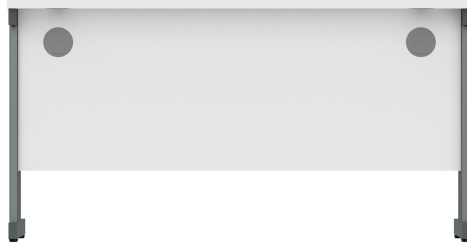

PRODUCT OVERVIEW

Office Rectangular Desk with Steel Double Upright Cantilever Frame (FSC) | 1400X600 | Arctic White/Graphite

TC • SKU CORE1460DUWHTGRP

Office Rectangular Desk with Steel Double Upright Cantilever Frame (FSC) | 1400X600 | Arctic White/Graphite

SKU CORE1460DUWHTGRP
Brand TC
Stock In stock

PRICING

Sign in to view pricing.

Product Gallery
Additional product images

Image 2 • gallery

Image 3 • gallery

Image 4 • gallery

Image 5 • gallery

A large, empty rectangular frame with rounded corners, intended for a product image. The text "Image 6 • gallery" is centered at the bottom of the frame.

Image 6 • gallery

Key Features

Important highlights of this product

- Double Upright Steel Frame
- Adjustable feet for levelling on uneven floors
- Wooden top finish
- Wooden back panel
- Two cable ports

Description

Extended product overview

Our Rectangular Desk has been designed with a steel double upright cantilever frame, for practicality, stability and an aesthetically pleasing office environment