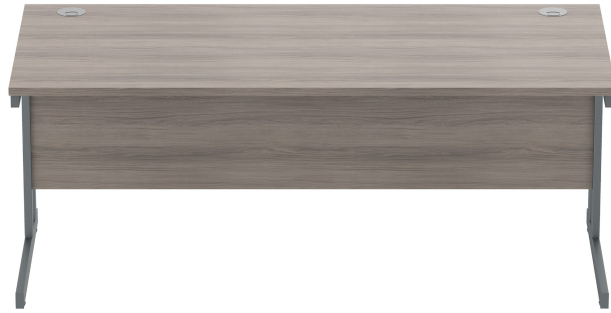

Office Rectangular Desk with Steel Double Upright Cantilever Frame (FSC) | 1800X800 | Alaskan Grey Oak/Graphite

SKU CORE1880DUGOAKGRP
Brand TC
Stock In stock

PRICING

Sign in to view pricing.

Product Gallery

Additional product images

Image 2 • gallery

Image 3 • gallery

Image 4 • gallery

Image 5 • gallery

Key Features

Important highlights of this product

- Double Upright Steel Frame
- Adjustable feet for levelling on uneven floors
- Wooden top finish
- Wooden back panel
- Two cable ports

Description

Extended product overview

Our Rectangular Desk has been designed with a steel double upright cantilever frame, for practicality, stability and an aesthetically pleasing office environment