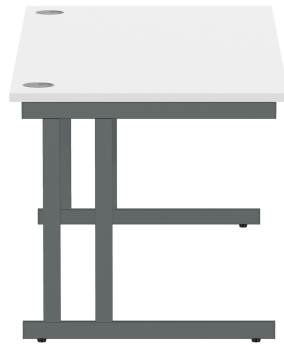

PRODUCT OVERVIEW

Office Rectangular Desk with Steel Double Upright Cantilever Frame (FSC) | 1800X800 | Arctic White/Graphite

TC • SKU CORE1880DUWHTGRP

Office Rectangular Desk with Steel Double Upright Cantilever Frame (FSC) | 1800X800 | Arctic White/Graphite

SKU	CORE1880DUWHTGRP
Brand	TC
Stock	In stock

PRICING

Sign in to view pricing.

Product Gallery

Additional product images

Image 2 • gallery

Image 3 • gallery

Image 4 • gallery

Image 5 • gallery

Key Features

Important highlights of this product

- Double Upright Steel Frame
- Adjustable feet for levelling on uneven floors
- Wooden top finish
- Wooden back panel
- Two cable ports

Description

Extended product overview

Our Rectangular Desk has been designed with a steel double upright cantilever frame, for practicality, stability and an aesthetically pleasing office environment