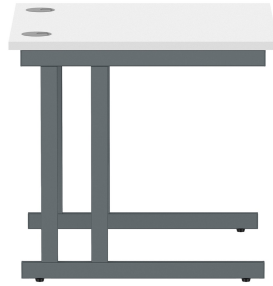

PRODUCT OVERVIEW

Office Rectangular Desk with Steel Double Upright Cantilever Frame (FSC) | 800X800 | Arctic White/Graphite

TC • SKU CORE8080DUWHTGRP

Office Rectangular Desk with Steel Double Upright Cantilever Frame (FSC) | 800X800 | Arctic White/Graphite

SKU	CORE8080DUWHTGRP
Brand	TC
Stock	In stock

PRICING

Sign in to view pricing.

Product Gallery
Additional product images

Image 2 • gallery

Image 3 • gallery

Image 4 • gallery

Image 5 • gallery

Key Features

Important highlights of this product

- Double Upright Steel Frame
- Adjustable feet for levelling on uneven floors
- Wooden top finish
- Wooden back panel
- Two cable ports

Description

Extended product overview

Our Rectangular Desk has been designed with a steel double upright cantilever frame, for practicality, stability and an aesthetically pleasing office environment