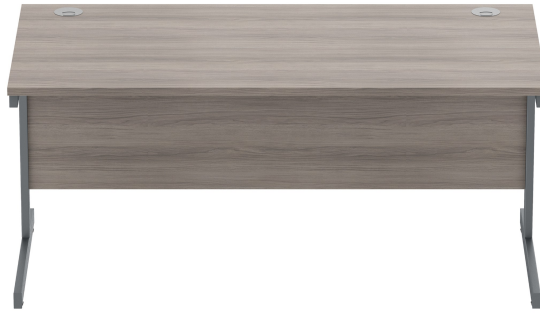

Office Rectangular Desk with Steel Single Upright Cantilever Frame (FSC) | 1600X800 | Alaskan Grey Oak/Graphite

SKU	CORE1680SUGOAKGRP
Brand	TC
Stock	In stock

PRICING

Sign in to view pricing.

Product Gallery

Additional product images

Image 2 • gallery

Image 3 • gallery

Image 4 • gallery

Image 5 • gallery

Key Features

Important highlights of this product

- Single Upright Desking
- Adjustable feet for levelling on uneven floors
- Wooden top finish
- Wooden back panel
- Two cable ports

Description

Extended product overview

Our Rectangular Desk has been designed with a steel single upright cantilever frame, for practicality, stability and an aesthetically pleasing office environment