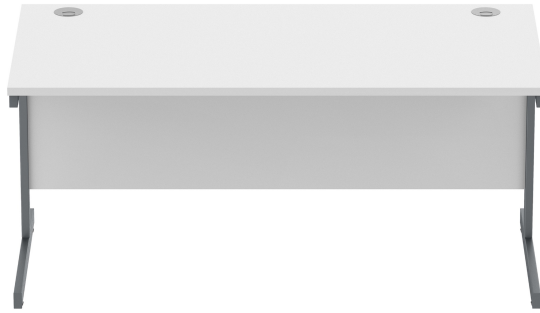

**Office Rectangular Desk with Steel Single Upright Cantilever Frame (FSC) | 1600X800 | Arctic White/Graphite**

SKU	CORE1680SUWHTGRP
Brand	TC
Stock	In stock

**PRICING**

Sign in to view pricing.

**Product Gallery**

Additional product images

---

Image 2 • gallery

Image 3 • gallery

Image 4 • gallery

Image 5 • gallery

## Key Features

Important highlights of this product

- Single Upright Desking
- Adjustable feet for levelling on uneven floors
- Wooden top finish
- Wooden back panel
- Two cable ports

## Description

Extended product overview

Our Rectangular Desk has been designed with a steel single upright cantilever frame, for practicality, stability and an aesthetically pleasing office environment