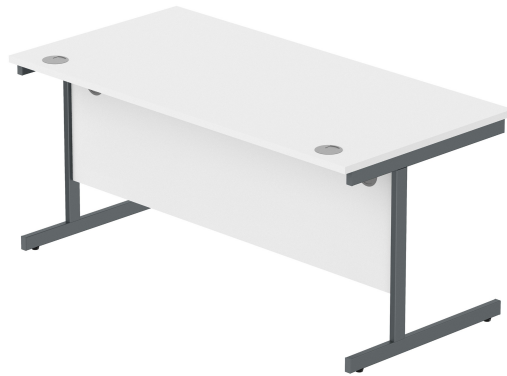

**Office Rectangular Desk with Steel Single Upright Cantilever Frame (FSC) | 1600X800 | Arctic White/Graphite**

SKU	CORE1680SUWHTGRP
Brand	TC
Stock	In stock

**PRICING**

Sign in to view pricing.

**Product Gallery**

Additional product images

---

Image 2 • gallery

Image 3 • gallery

Image 4 • gallery

Image 5 • gallery

## Key Features

Important highlights of this product

- Single Upright Desking
- Adjustable feet for levelling on uneven floors
- Wooden top finish
- Wooden back panel
- Two cable ports

## Description

Extended product overview

Our Rectangular Desk has been designed with a steel single upright cantilever frame, for practicality, stability and an aesthetically pleasing office environment