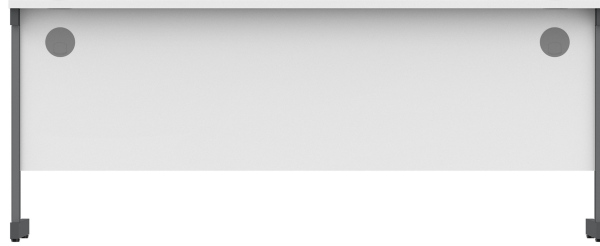

PRODUCT OVERVIEW

Office Rectangular Desk with Steel Single Upright Cantilever Frame (FSC) | 1800X600 | Arctic White/Graphite

TC • SKU CORE1860SUWHTGRP

Office Rectangular Desk with Steel Single Upright Cantilever Frame (FSC) | 1800X600 | Arctic White/Graphite

SKU	CORE1860SUWHTGRP
Brand	TC
Stock	In stock

PRICING

Sign in to view pricing.

Product Gallery

Additional product images

Image 2 • gallery

Image 3 • gallery

Image 4 • gallery

Image 5 • gallery

Key Features

Important highlights of this product

- Single Upright Desking
- Adjustable feet for levelling on uneven floors
- Wooden top finish
- Wooden back panel
- Two cable ports

Description

Extended product overview

Our Rectangular Desk has been designed with a steel single upright cantilever frame, for practicality, stability and an aesthetically pleasing office environment