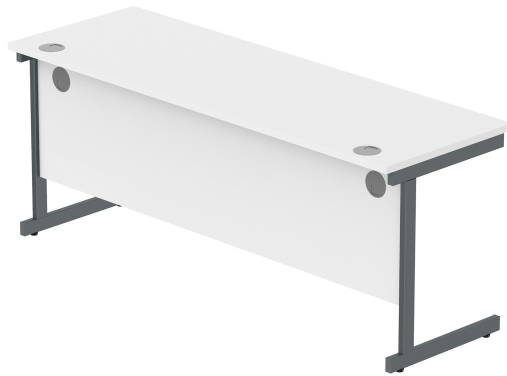

PRODUCT OVERVIEW

Office Rectangular Desk with Steel Single Upright Cantilever Frame (FSC) | 1800X600 | Arctic White/Graphite

TC • SKU CORE1860SUWHTGRP

Office Rectangular Desk with Steel Single Upright Cantilever Frame (FSC) | 1800X600 | Arctic White/Graphite

SKU	CORE1860SUWHTGRP
Brand	TC
Stock	In stock

PRICING

Sign in to view pricing.

Product Gallery

Additional product images

Image 2 • gallery

Image 3 • gallery

Image 4 • gallery

Image 5 • gallery

Key Features

Important highlights of this product

- Single Upright Desking
- Adjustable feet for levelling on uneven floors
- Wooden top finish
- Wooden back panel
- Two cable ports

Description

Extended product overview

Our Rectangular Desk has been designed with a steel single upright cantilever frame, for practicality, stability and an aesthetically pleasing office environment