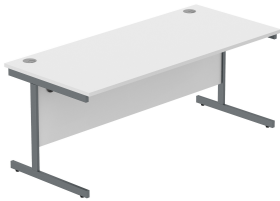

PRODUCT OVERVIEW

**Office Rectangular Desk with Steel Single Upright Cantilever Frame (FSC) | 1800X800 | Arctic White/Graphite**

TC • SKU CORE1880SUWHTGRP

**Office Rectangular Desk with Steel Single Upright Cantilever Frame (FSC) | 1800X800 | Arctic White/Graphite**

SKU CORE1880SUWHTGRP  
Brand TC  
Stock In stock

PRICING

Sign in to view pricing.

**Product Gallery**

Additional product images

Image 2 • gallery

Image 3 • gallery

Image 4 • gallery

## Key Features

Important highlights of this product

- Single Upright Desking
- Adjustable feet for levelling on uneven floors
- Wooden top finish
- Wooden back panel
- Two cable ports

## Description

Extended product overview

Our Rectangular Desk has been designed with a steel single upright cantilever frame, for practicality, stability and an aesthetically pleasing office environment