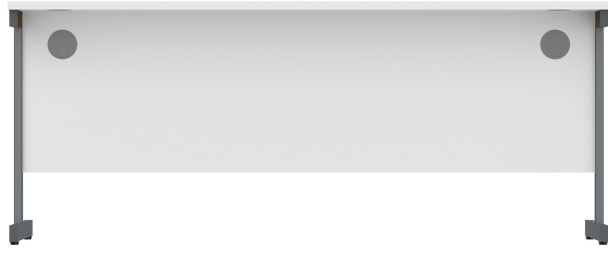

PRODUCT OVERVIEW

**Office Rectangular Desk with Steel Single Upright Cantilever Frame (FSC) | 1800X800 | Arctic White/Graphite**

TC • SKU CORE1880SUWHTGRP

**Office Rectangular Desk with Steel Single Upright Cantilever Frame (FSC) | 1800X800 | Arctic White/Graphite**

SKU CORE1880SUWHTGRP  
Brand TC  
Stock In stock

PRICING

Sign in to view pricing.

**Product Gallery**

Additional product images

Image 2 • gallery

Image 3 • gallery

Image 4 • gallery

## Key Features

Important highlights of this product

- Single Upright Desking
- Adjustable feet for levelling on uneven floors
- Wooden top finish
- Wooden back panel
- Two cable ports

## Description

Extended product overview

Our Rectangular Desk has been designed with a steel single upright cantilever frame, for practicality, stability and an aesthetically pleasing office environment