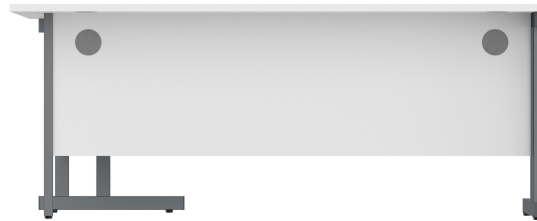

Office Right Hand Corner Desk with Steel Double Upright Cantilever Frame (FSC) | 1800X1200 | White/Graphite

SKU	CORE1812RHDUWHTGRP
Brand	TC
Stock	In stock

PRICING

Sign in to view pricing.

Product Gallery

Additional product images

Image 2 • gallery

Image 3 • gallery

Image 4 • gallery

Image 5 • gallery

Key Features

Important highlights of this product

- Double Upright Steel Frame
- Adjustable feet for levelling on uneven floors
- Wooden top finish
- Wooden back and side panels
- Two cable ports

Description

Extended product overview

Our Right Hand Corner Desk has been designed with a steel double upright cantilever frame, for practicality, stability and an aesthetically pleasing office environment