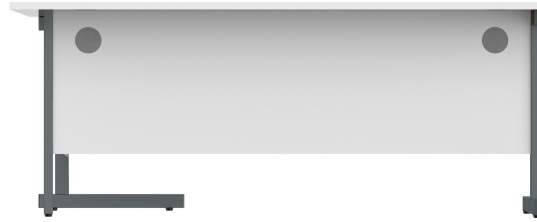

## Office Right Hand Corner Desk with Steel Single Upright Cantilever Frame (FSC) | 1800X1200 | White/Graphite

TC • SKU CORE1812RHSUWHTGRP

### Product Gallery

Additional product images

---

Image 2 • gallery

Image 3 • gallery

Image 4 • gallery

Image 5 • gallery

## Key Features

Important highlights of this product

- Single Upright Steel Frame
- Adjustable feet for levelling on uneven floors
- Wooden top finish
- Wooden back and side panels
- Two cable ports

## Description

Extended product overview

Our Right Hand Corner Desk has been designed with a steel single upright cantilever frame, for practicality, stability and an aesthetically pleasing office environment