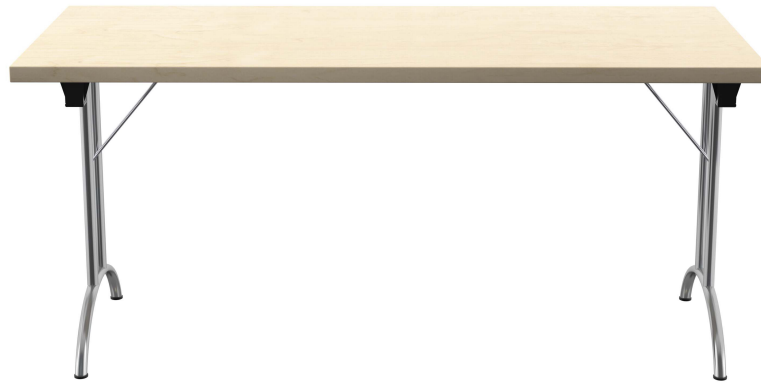

PRODUCT OVERVIEW

One Union Rectangular Folding Table (FSC) | 1600 X 700 | Maple/Chrome

TC • SKU OUFT1670CRMA

One Union Rectangular Folding Table (FSC) | 1600 X 700 | Maple/Chrome

SKU	OUFT1670CRMA
Brand	TC
Stock	In stock

PRICING

Sign in to view pricing.

Product Gallery

Additional product images

Image 2 • gallery

Key Features

Important highlights of this product

- Fold flat legs for easy storage
- Chrome and silver leg options
- Can be stacked together for storage
- Legs wood-screwed directly into desktop
- Ideal for multi-functional rooms where space is at a premium
- Available in a variety of top and frame colour options

Description

Extended product overview

The One Union Rectangular Folding Table is the perfect solution for anyone who needs a versatile table that can be easily moved and adjusted to fit their needs. This rectangular shaped tilting table features manual adjustment thumb wheels that allow you to tilt the top to the perfect angle for your needs. The table is also mobile, making it easy to move around any space. When not in use, it can be nested away for space-saving convenience. This makes it ideal for multi-functional rooms where space is at a premium. Additionally, the table has sturdy, secure feet that provide stability and support during use. Whether you need a table for work, play, or anything in between, the One Union Rectangular Folding Table is the perfect choice.