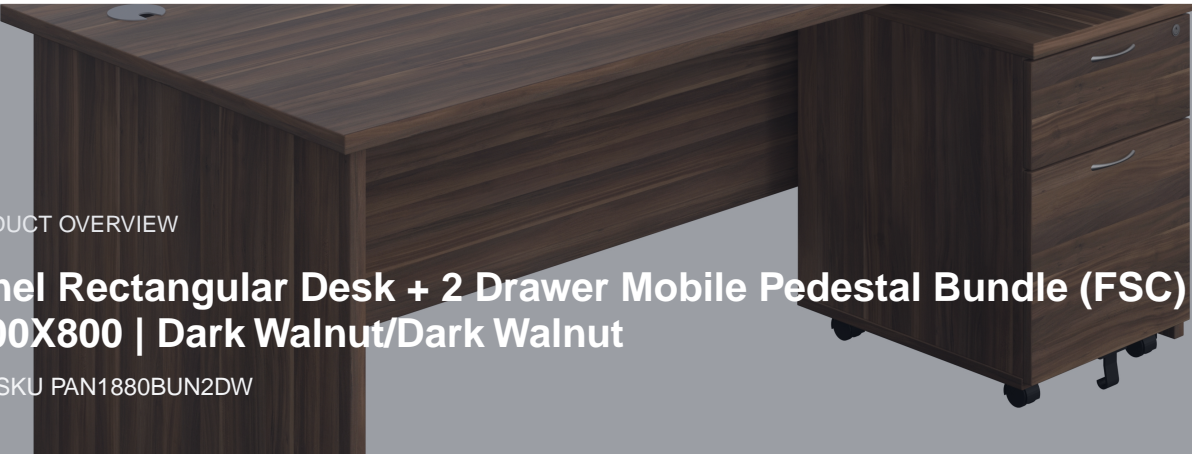

## PRODUCT OVERVIEW

**Panel Rectangular Desk + 2 Drawer Mobile Pedestal Bundle (FSC) | 1800X800 | Dark Walnut/Dark Walnut**

TC • SKU PAN1880BUN2DW

**Panel Rectangular Desk + 2 Drawer Mobile Pedestal Bundle (FSC) | 1800X800 | Dark Walnut/Dark Walnut**

SKU PAN1880BUN2DW

Brand TC

Stock In stock

## PRICING

Sign in to view pricing.

**Key Features**

Important highlights of this product

- Adjustable feet for levelling on uneven floors
- Matching wood finish top and legs
- Available in a variety of finishes
- Heat and stain resistant surface finish
- 2 Drawer Mobile Pedestal

## Description

Extended product overview

The Panel Rectangular Desk is the perfect addition to any modern office space. This sleek and stylish Rectangular office desk comes with matching legs and modesty panels, giving it a clean and professional look. The desk also features contemporary panel design with integrated grey cable ports, making it easy to keep your workspace organised and clutter-free. The metal to metal fixings provide added strength and durability, ensuring that this desk will last for years to come. Additionally, the adjustable feet allow for easy levelling on uneven floors, making it a versatile and practical choice for any workspace. With its combination of style, functionality, and durability, the Panel Rectangular Desk is an excellent investment for any office.