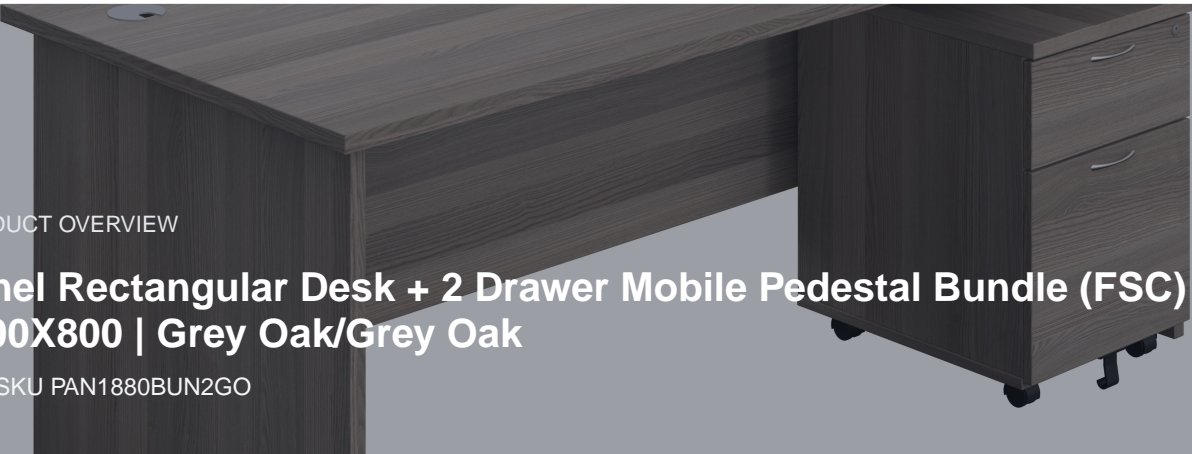

PRODUCT OVERVIEW

Panel Rectangular Desk + 2 Drawer Mobile Pedestal Bundle (FSC) | 1800X800 | Grey Oak/Grey Oak

TC • SKU PAN1880BUN2GO

**Panel Rectangular Desk + 2 Drawer Mobile Pedestal Bundle (FSC) | 1800X800 | Grey Oak/Grey Oak**

SKU PAN1880BUN2GO

Brand TC

Stock In stock

PRICING

Sign in to view pricing.

Key Features

Important highlights of this product

- Adjustable feet for levelling on uneven floors
- Matching wood finish top and legs
- Available in a variety of finishes
- Heat and stain resistant surface finish
- 2 Drawer Mobile Pedestal

Description

Extended product overview

The Panel Rectangular Desk is the perfect addition to any modern office space. This sleek and stylish Rectangular office desk comes with matching legs and modesty panels, giving it a clean and professional look. The desk also features contemporary panel design with integrated grey cable ports, making it easy to keep your workspace organised and clutter-free. The metal to metal fixings provide added strength and durability, ensuring that this desk will last for years to come. Additionally, the adjustable feet allow for easy levelling on uneven floors, making it a versatile and practical choice for any workspace. With its combination of style, functionality, and durability, the Panel Rectangular Desk is an excellent investment for any office.