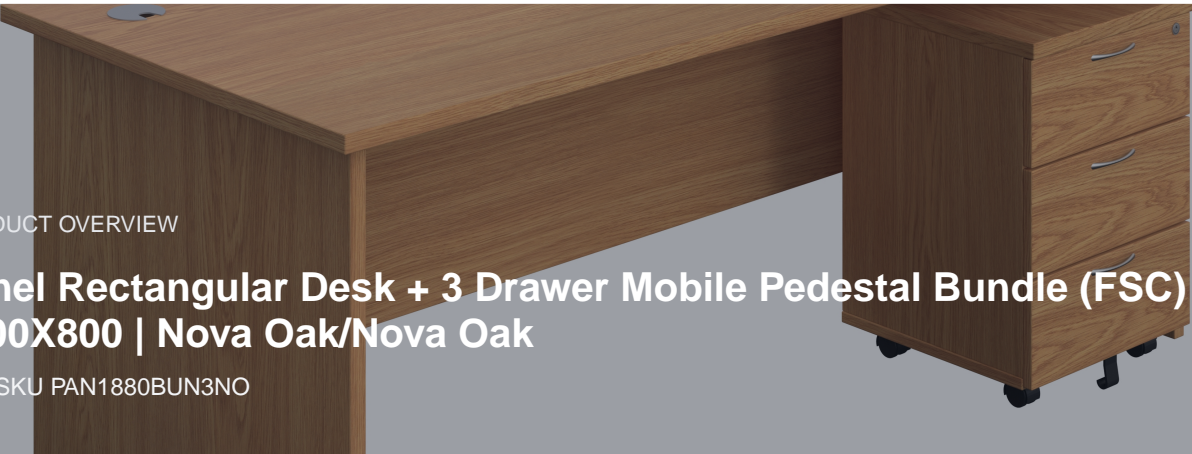

PRODUCT OVERVIEW

Panel Rectangular Desk + 3 Drawer Mobile Pedestal Bundle (FSC) | 1800X800 | Nova Oak/Nova Oak

TC • SKU PAN1880BUN3NO

**Panel Rectangular Desk + 3 Drawer Mobile Pedestal Bundle (FSC) | 1800X800 | Nova Oak/Nova Oak**

SKU PAN1880BUN3NO

Brand TC

Stock In stock

PRICING

Sign in to view pricing.

Key Features

Important highlights of this product

- Adjustable feet for levelling on uneven floors
- Matching wood finish top and legs
- Available in a variety of finishes
- Heat and stain resistant surface finish
- 3 Drawer Mobile Pedestal

Description

Extended product overview

The Panel Rectangular Desk is the perfect addition to any modern office space. This sleek and stylish Rectangular office desk comes with matching legs and modesty panels, giving it a clean and professional look. The desk also features contemporary panel design with integrated grey cable ports, making it easy to keep your workspace organised and clutter-free. The metal to metal fixings provide added strength and durability, ensuring that this desk will last for years to come. Additionally, the adjustable feet allow for easy levelling on uneven floors, making it a versatile and practical choice for any workspace. With its combination of style, functionality, and durability, the Panel Rectangular Desk is an excellent investment for any office.