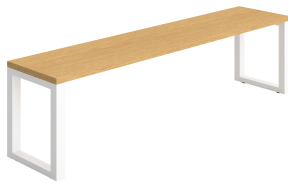

## PRODUCT OVERVIEW

**Picnic Bench (FSC) | 1600 | Sorano Oak/White**

TC • SKU PCB1635WSO

**Picnic Bench (FSC) | 1600 | Sorano Oak/White**

SKU PCB1635WSO

Brand TC

Stock In stock

## PRICING

Sign in to view pricing.

**Key Features**

Important highlights of this product

- Choice of top finishes
- 36mm top
- Perfect for social spaces and relaxed working areas
- Available in two heights

**Description**Extended product overview

---

A rugged picnic bench with a sturdy steel frame and 36mm top. Available in a wide range of top finishes and two heights, this bench is perfect for social spaces and relaxed working areas