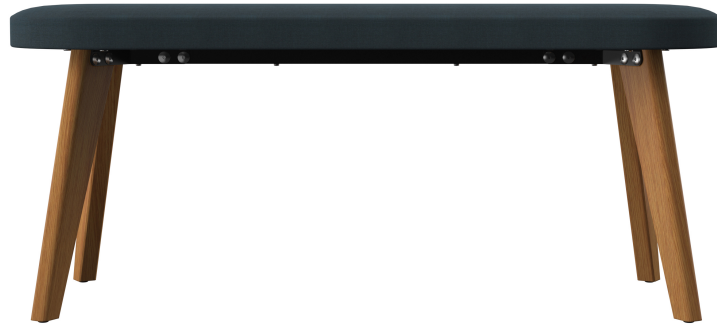

Plateau Plain Top Bench | Unlimited Fabric Band 1

SKU	SP-SPS-BEN-UNB1
Brand	TC
Stock	In stock

PRICING

Sign in to view pricing.

Product Gallery

Additional product images

Image 2 • gallery

Image 3 • gallery

Key Features

Important highlights of this product

- Upholstered plain top
- Choice of colours
- Modern and elegant style
- Complements other items from Plateau range
- Complements other items from Plateau range

DescriptionExtended product overview

A stylish bench with slanted solid wood legs, designed to complement the plateau range. Features an upholstered plain top and rounded corners, this bench is available in a wide range of colours, enabling it to fit with any office or workplace aesthetic.