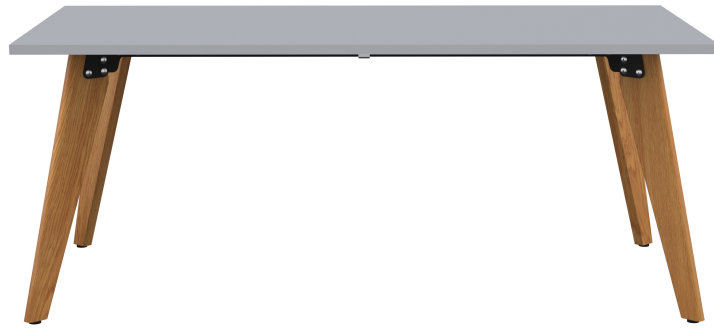

PRODUCT OVERVIEW

Plateau Rectangular Table (FSC) | 1800 X 900 | Grey

TC • SKU ZPLA1890RGRY

Plateau Rectangular Table (FSC) | 1800 X 900 | Grey

SKU ZPLA1890RGRY
Brand TC
Stock In stock

PRICING

Sign in to view pricing.

Product Gallery

Additional product images

Image 2 • gallery

Image 3 • gallery

Key Features

Important highlights of this product

- Choice of finishes
- Design allows unhindered access to the workspace
- Modern and elegant looks
- Complements other items from Plateau range

DescriptionExtended product overview

The Plateau Poseur Rectangular Table is a stylish and practical solution for collaborative spaces and meeting rooms. Its slanted solid wood legs not only give it a sleek contemporary look, but they also provide unobstructed access to the workspace. Available in a range of sizes and finishes, making it a table that will fit with any office or workspace aesthetic.