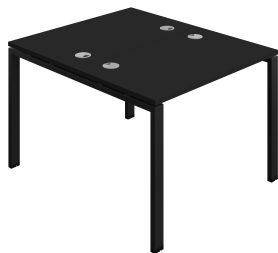

PRODUCT OVERVIEW

Synergy Bench with Cable Ports: 2 Person (FSC) : Goal Post Leg : 1000 | 600 | Black/Black

DESIGN • SKU SYN1060CPGPLBKBK2P

**Synergy Bench with Cable Ports: 2 Person (FSC) : Goal Post Leg : 1000 | 600 | Black/Black**

SKU SYN1060CPGPLBKBK2P

Brand DESIGN

Stock In stock

PRICING

Sign in to view pricing.

Key Features

Important highlights of this product

- Easy to assemble
- Goal post frame design
- Durable and sturdy
- Sleek and modern design
- Perfect for a variety of office and commercial environments

DescriptionExtended product overview

The Synergy 2 person bench with cable ports and Goal post frame effortlessly fits into a variety of office environments, encouraging teamwork and communication, while maintaining a personal workspace