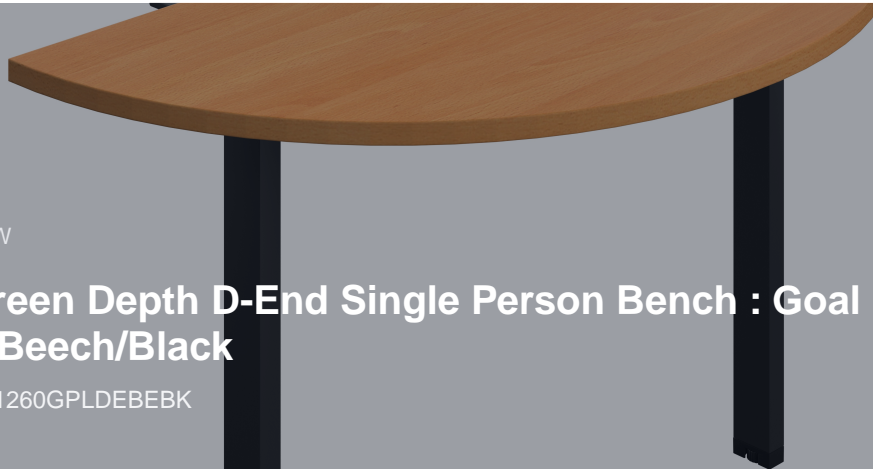

PRODUCT OVERVIEW

Synergy Screen Depth D-End Single Person Bench : Goal Post Leg : 1200 | 600 | Beech/Black

DESIGN • SKU SYN1260GPLDEBEBK

Synergy Screen Depth D-End Single Person Bench : Goal Post Leg : 1200 | 600 | Beech/Black

SKU	SYN1260GPLDEBEBK
Brand	DESIGN
Stock	In stock

PRICING

Sign in to view pricing.

Key Features

Important highlights of this product

- An easy add on to existing desks
- Creates a modern, professional look in workspaces
- Stylish rounded edge
- Crafted with sleek and modern Goal Post leg design

DescriptionExtended product overview

The Synergy D-End Single Person Bench features a unique 'D' shape, offering extra space for tasks and seamless collaboration. Easily added to existing desks, it helps create a modern and professional look in any workspace. With a stylish rounded edge and a sleek Goal Post frame leg design, this bench is both functional and visually appealing.