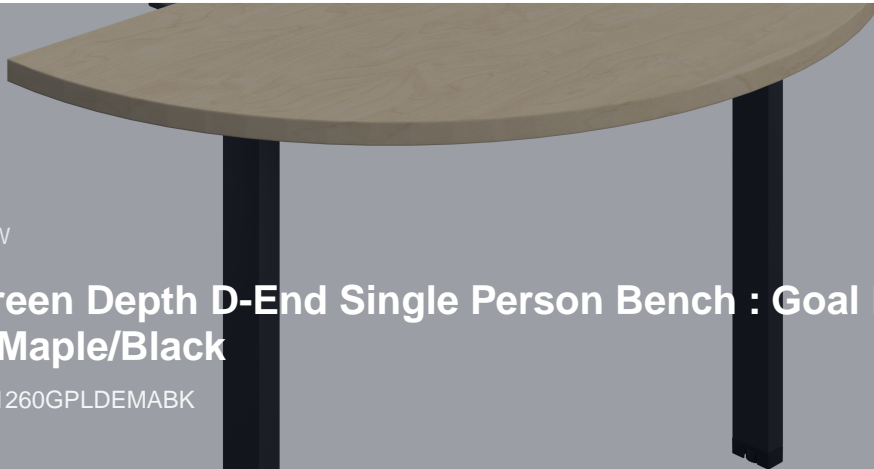

PRODUCT OVERVIEW

Synergy Screen Depth D-End Single Person Bench : Goal Post Leg : 1200 | 600 | Maple/Black

DESIGN • SKU SYN1260GPLDEMABK

Synergy Screen Depth D-End Single Person Bench : Goal Post Leg : 1200 | 600 | Maple/Black

SKU SYN1260GPLDEMABK

Brand DESIGN

Stock In stock

PRICING

Sign in to view pricing.

Key Features

Important highlights of this product

- An easy add on to existing desks
- Creates a modern, professional look in workspaces
- Stylish rounded edge
- Crafted with sleek and modern Goal Post leg design

DescriptionExtended product overview

The Synergy D-End Single Person Bench features a unique 'D' shape, offering extra space for tasks and seamless collaboration. Easily added to existing desks, it helps create a modern and professional look in any workspace. With a stylish rounded edge and a sleek Goal Post frame leg design, this bench is both functional and visually appealing.