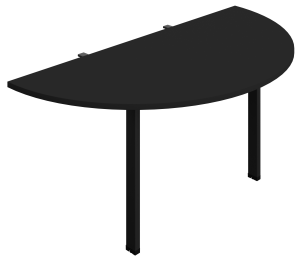

PRODUCT OVERVIEW

Synergy Screen Depth D-End Single Person Bench : Goal Post Leg : 1600 | 800 | Black/Black

DESIGN • SKU SYN1680GPLDEBKBK

**Synergy Screen Depth D-End Single Person Bench : Goal Post Leg : 1600 | 800 | Black/Black**

SKU SYN1680GPLDEBKBK

Brand DESIGN

Stock In stock

PRICING

Sign in to view pricing.

Key Features

Important highlights of this product

- An easy add on to existing desks
- Creates a modern, professional look in workspaces
- Stylish rounded edge
- Crafted with sleek and modern Goal Post leg design

DescriptionExtended product overview

The Synergy D-End Single Person Bench features a unique 'D' shape, offering extra space for tasks and seamless collaboration. Easily added to existing desks, it helps create a modern and professional look in any workspace. With a stylish rounded edge and a sleek Goal Post frame leg design, this bench is both functional and visually appealing.